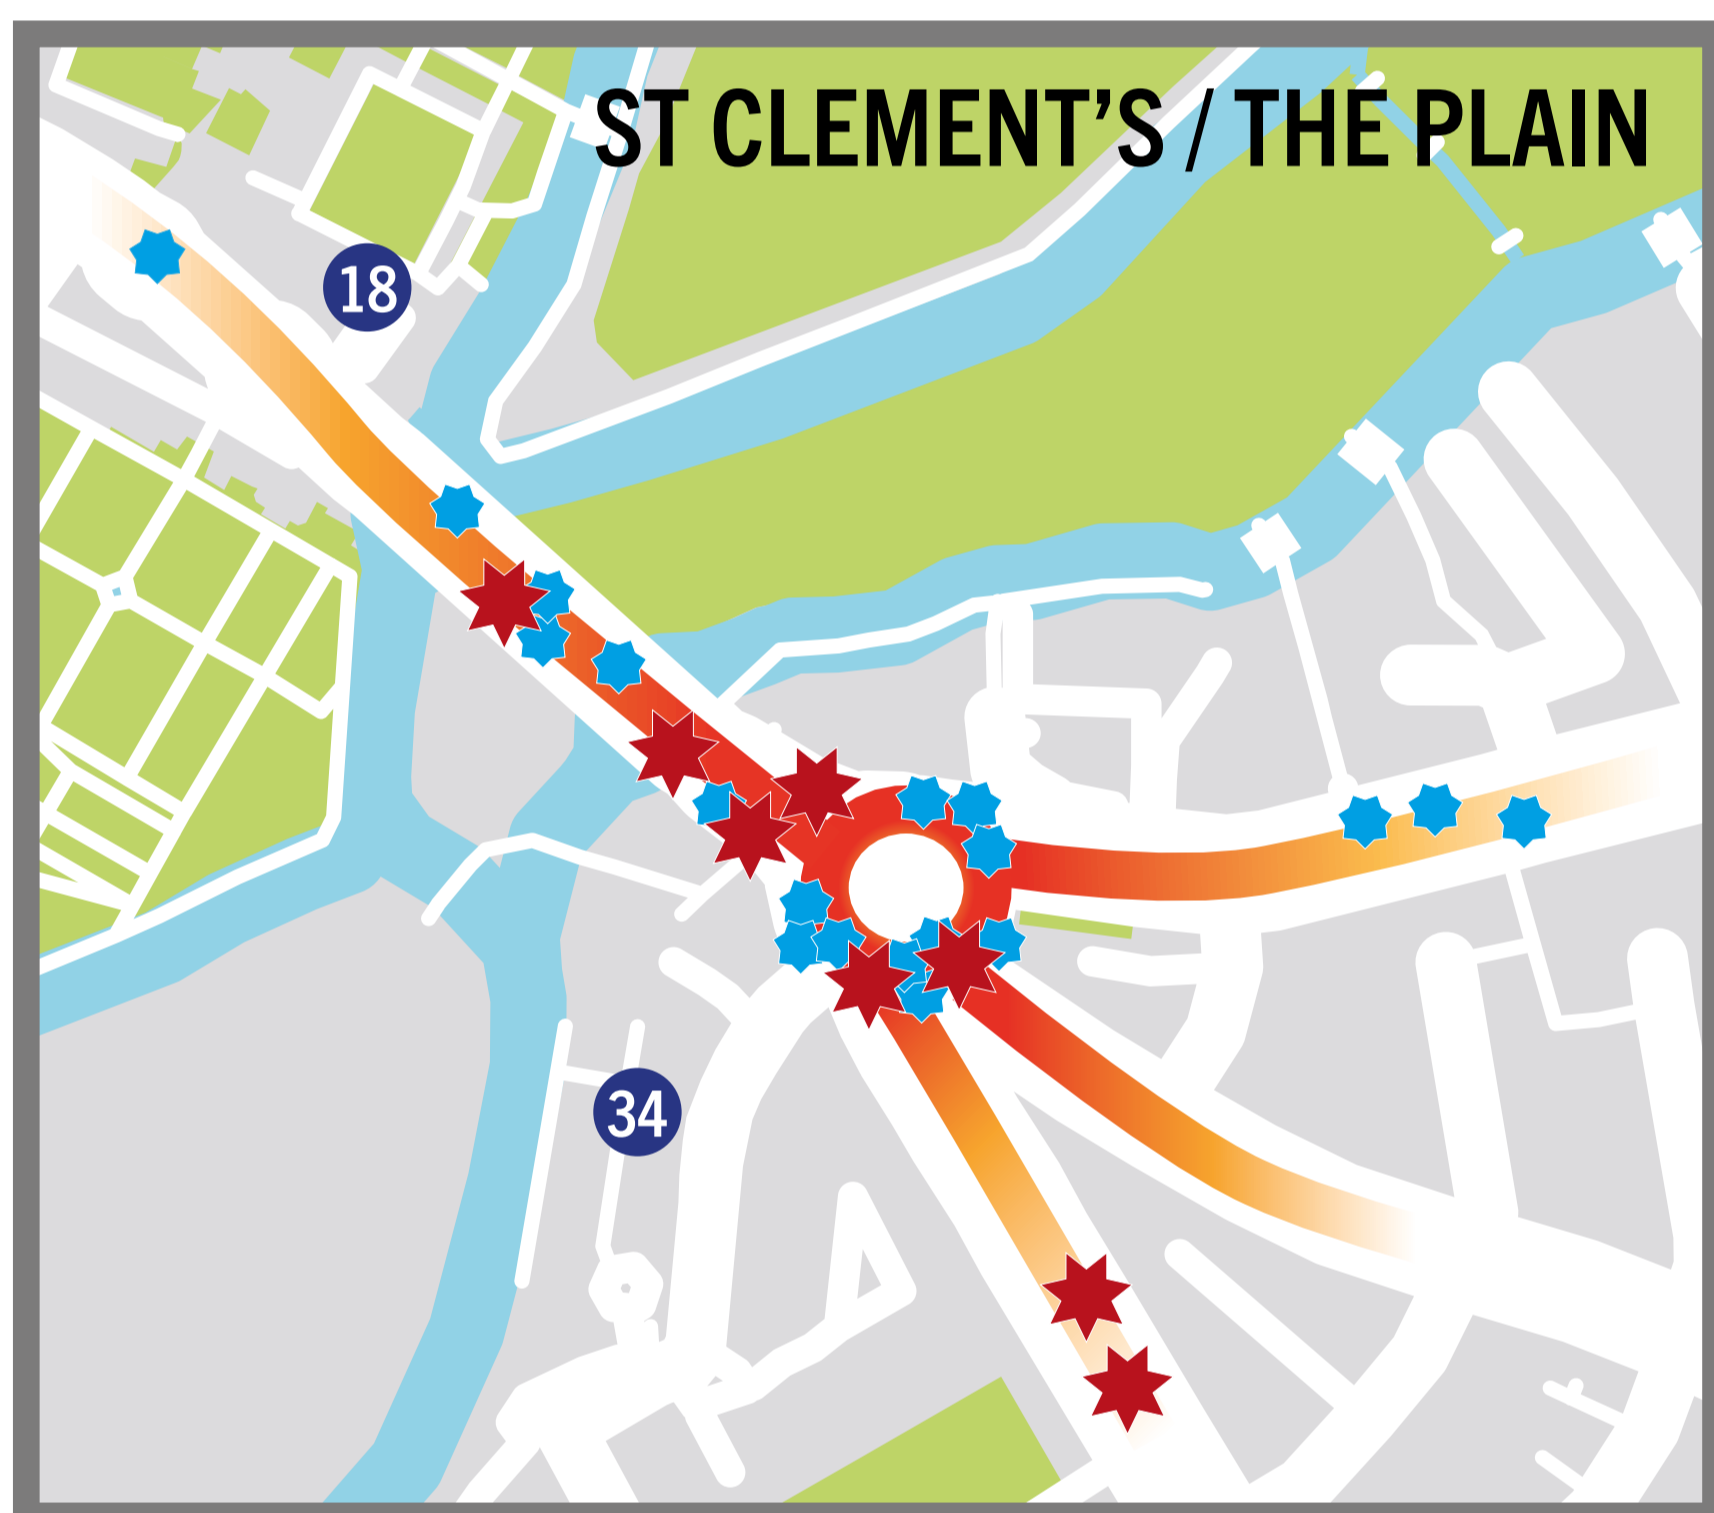

CYCLING COLLISION HOT SPOTS IN OXFORD

Number of collisions involving cyclists in Oxford in the past 5 years as documented on www.crashmap.co.uk based on data from the Department of Transport.

INCIDENT SEVERITY SLIGHT SERIOUS The colour of the roads marks the density and severity of collisions

HIGHWAY CODE – HIERARCHY OF USERS

H1 Everyone suffers when road collisions occur, whether they are physically injured or not. But those in charge of vehicles that can cause the greatest harm in the event of a collision bear the greatest responsibility to take care and reduce the danger they pose to others. The larger your vehicle, the more careful you must be.

None of this detracts from the responsibility of **ALL ROAD USERS**, including pedestrians, cyclists and horse riders, to have regard for their own and other road users' safety.

H2 All road users **MUST** wait for the pedestrian to cross the junction before turning. This applies if you are turning right or left into the junction.

H3 Drivers and motorcyclists **MUST** wait for the cyclist to pass the junction before turning. This also applies if there is a cycle lane or cycle track and if you are turning right or left into the junction.