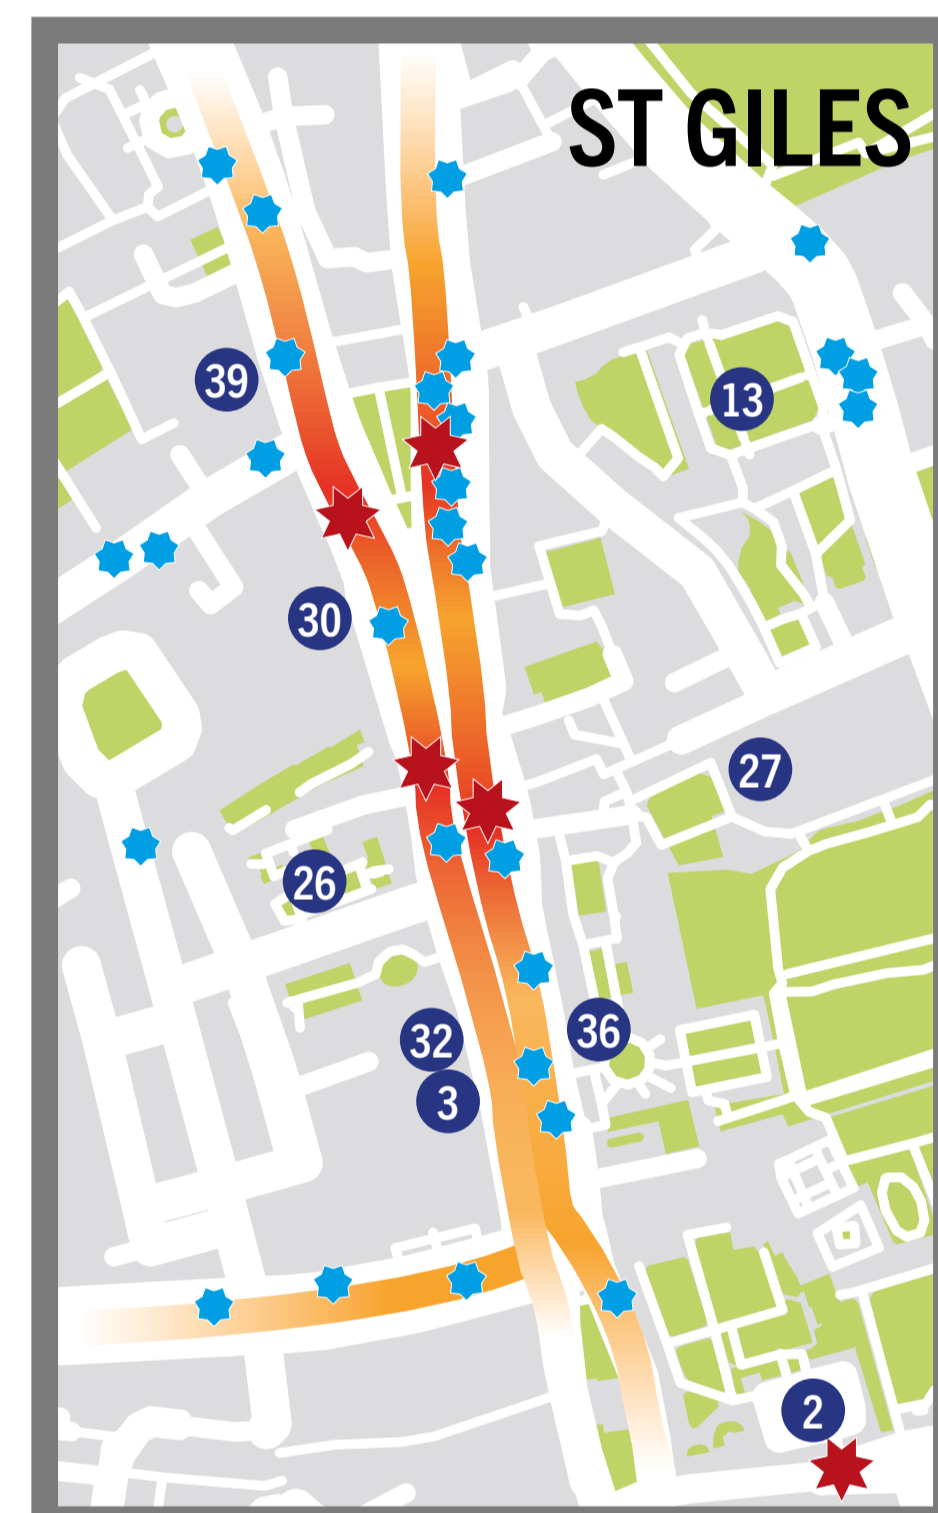

CYCLING COLLISION HOT SPOTS IN OXFORD

Number of collisions involving cyclists in Oxford in the past 5 years as documented on www.crashmap.co.uk based on data from the Department of Transport.

INCIDENT SEVERITY SLIGHT SERIOUS The colour of the roads marks the density and severity of collisions

HIGHWAY CODE – HIERARCHY OF USERS

H1 Everyone suffers when road collisions occur, whether they are physically injured or not. But those in charge of vehicles that can cause the greatest harm in the event of a collision bear the greatest responsibility to take care and reduce the danger they pose to others. The larger your vehicle, the more careful you must be.

None of this detracts from the responsibility of **ALL ROAD USERS**, including pedestrians, cyclists and horse riders, to have regard for their own and other road users' safety.

H2 All road users **MUST** wait for the pedestrian to cross the junction before turning. This applies if you are turning right or left into the junction.

H3 Drivers and motorcyclists **MUST** wait for the cyclist to pass the junction before turning. This also applies if there is a cycle lane or cycle track and if you are turning right or left into the junction.