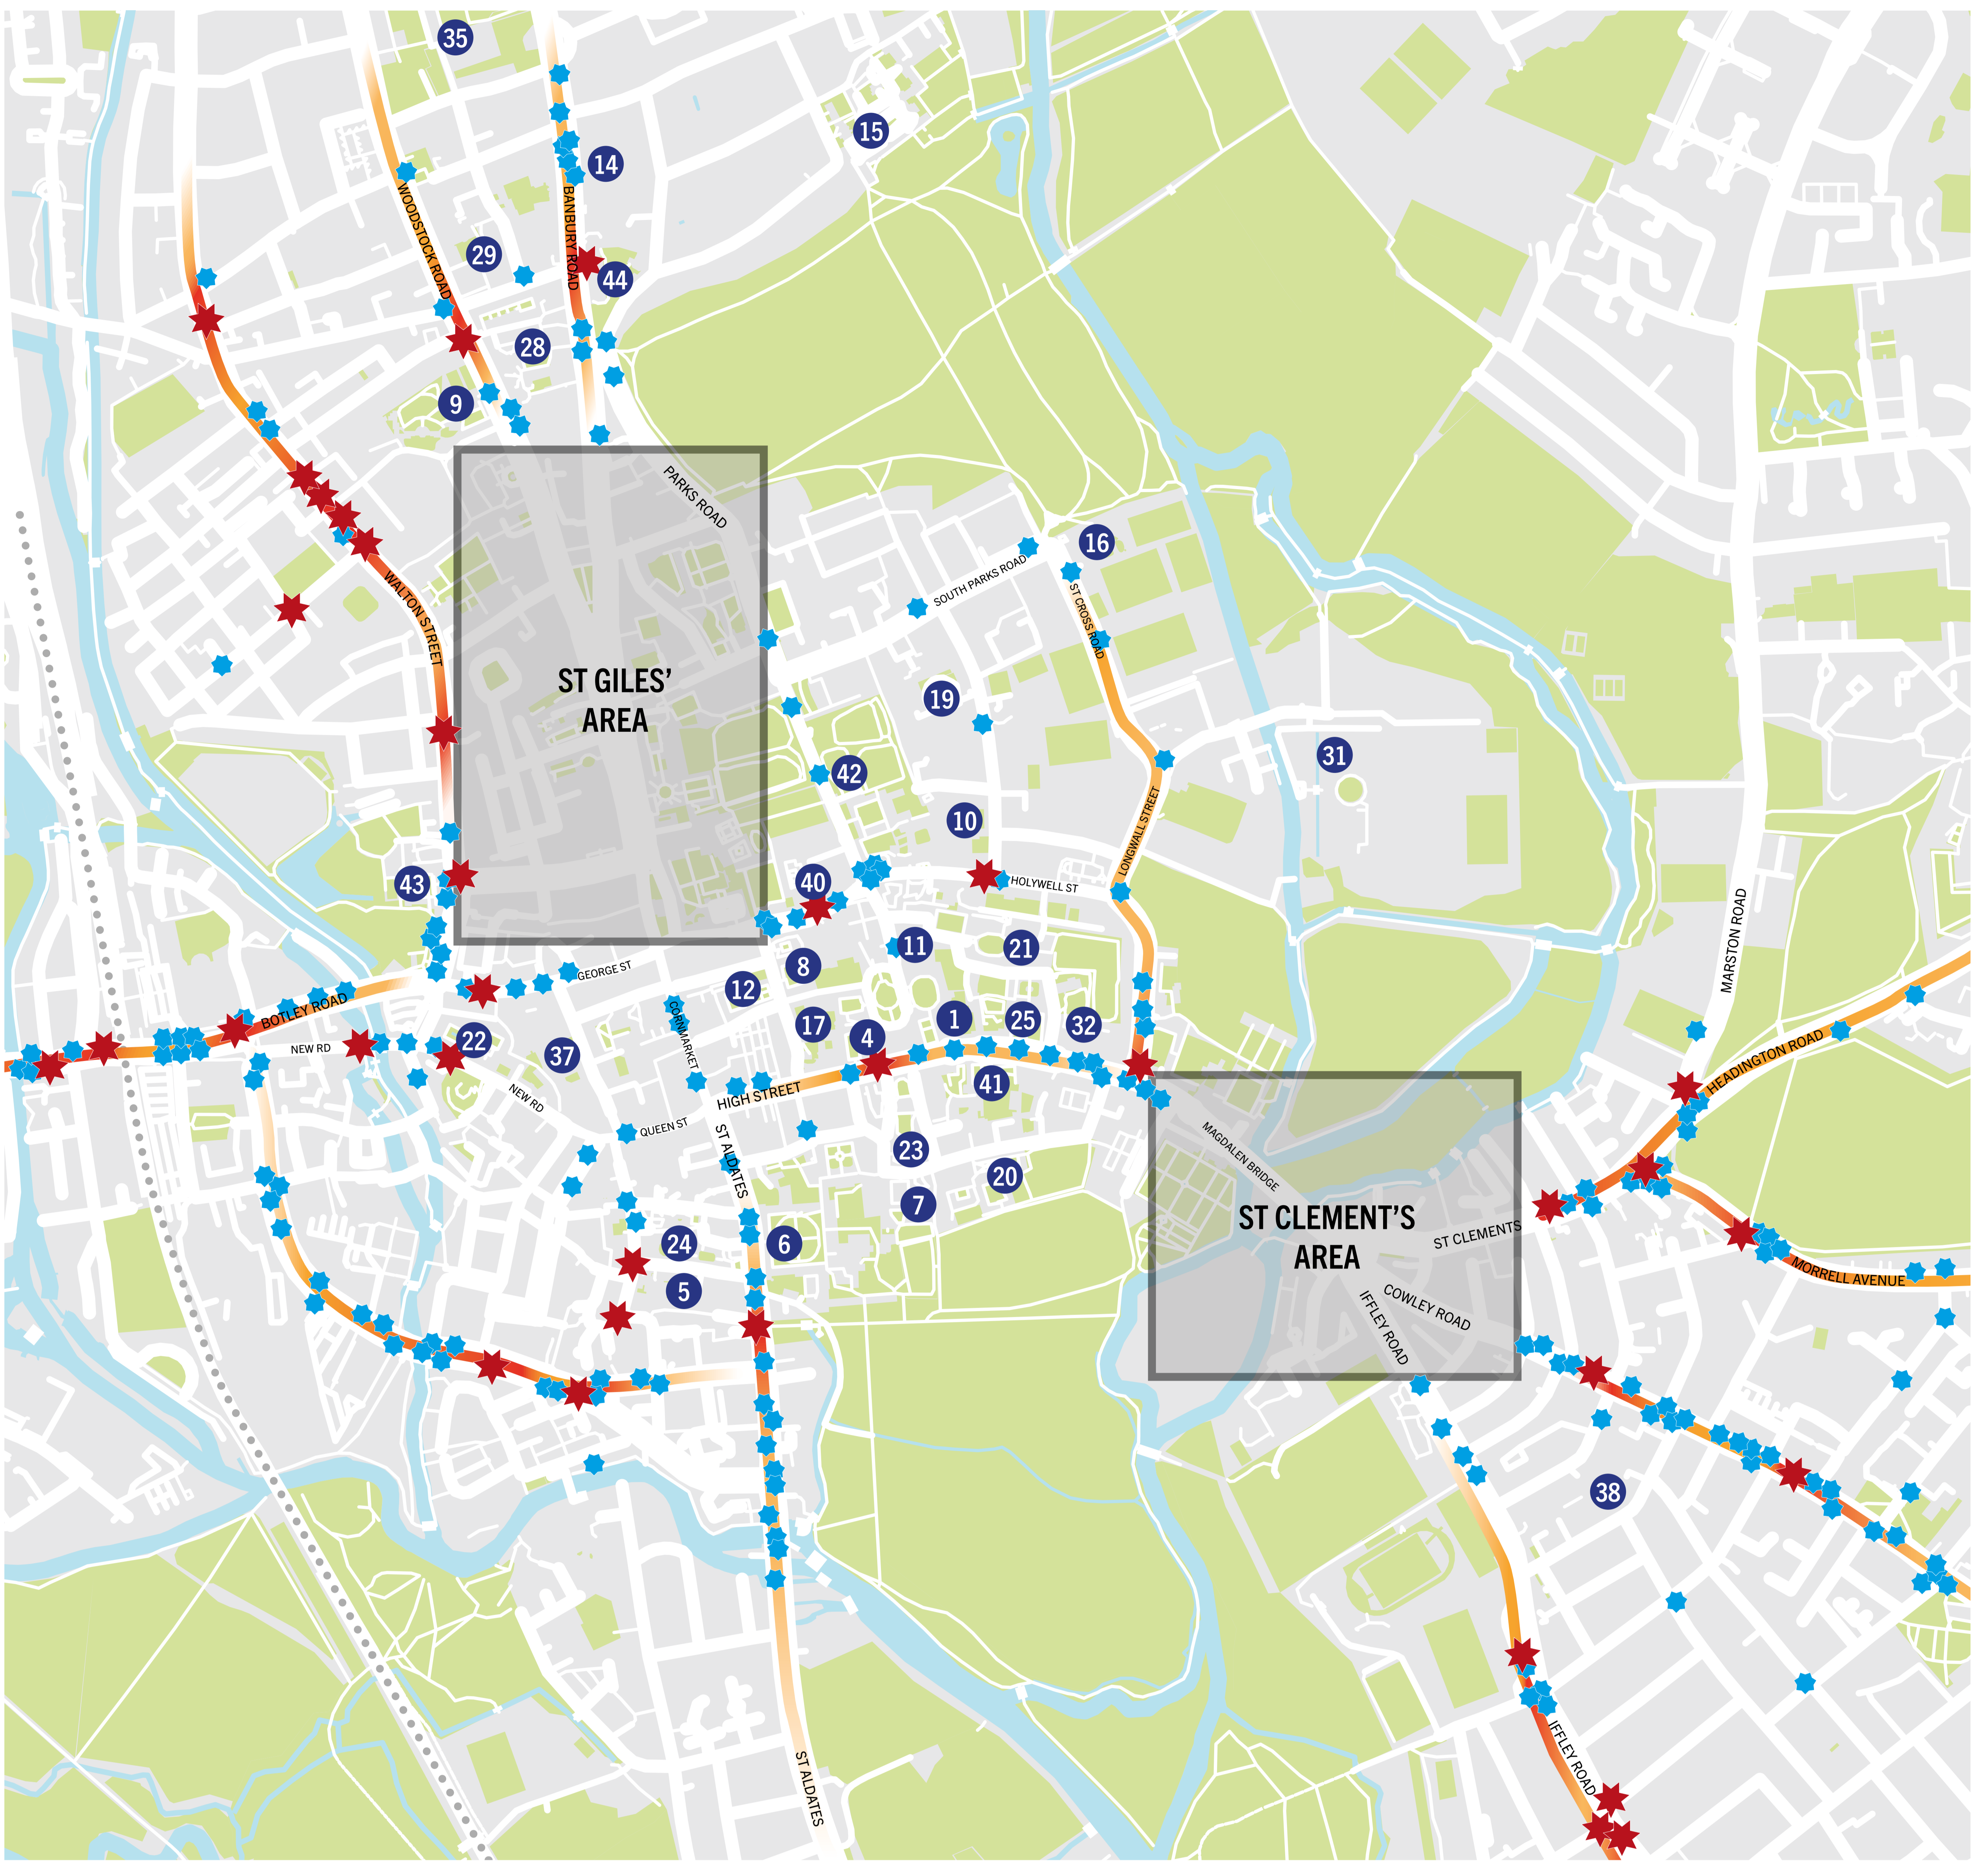

CYCLING COLLISION HOT SPOTS IN OXFORD

Number of collisions involving cyclists in Oxford in the past 5 years as documented on www.crashmap.co.uk based on data from the Department of Transport.

INCIDENT SEVERITY SLIGHT SERIOUS The colour of the roads marks the density and severity of collisions

HIGHWAY CODE – HIERARCHY OF USERS

H1 Everyone suffers when road collisions occur, whether they are physically injured or not. But those in charge of vehicles that can cause the greatest harm in the event of a collision bear the greatest responsibility to take care and reduce the danger they pose to others. The larger your vehicle, the more careful you must be.

None of this detracts from the responsibility of **ALL ROAD USERS**, including pedestrians, cyclists and horse riders, to have regard for their own and other road users' safety.

H2 All road users **MUST** wait for the pedestrian to cross the junction before turning. This applies if you are turning right or left into the junction.

H3 Drivers and motorcyclists **MUST** wait for the cyclist to pass the junction before turning. This also applies if there is a cycle lane or cycle track and if you are turning right or left into the junction.